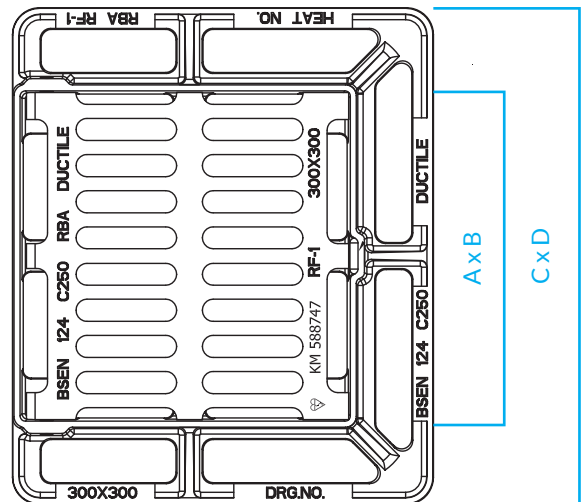

EN124 Group 3 - C250 Applications

For use in yard areas or Estate & B roads in locations that do not extend more than 500mm into the carriageway when measured from the kerb face.

EN124 GROUP 3 : C250 YARD GULLY GRATINGS - CAPTIVE HINGED

Product Code	Hinge Orientation	Grating Profile	EN124 Loading	Clear Opening mm	Oversize Base mm	Frame Depth mm	Nominal Mass kg	Pallet Quantities
				A x B	C x D	E		
249764	End Hinged	Flat	C250	300 x 300	390 x 460	75	20	20
249766	End Hinged	Dished	C250	300 x 300	390 x 460	75	20	20
	CLASS EN124 D400	GROUP 4	DATE FIRST ISSUED 01/2016	DRAWING TITLE		ISSUE: 1		
			DATE THIS ISSUE 11/2018					