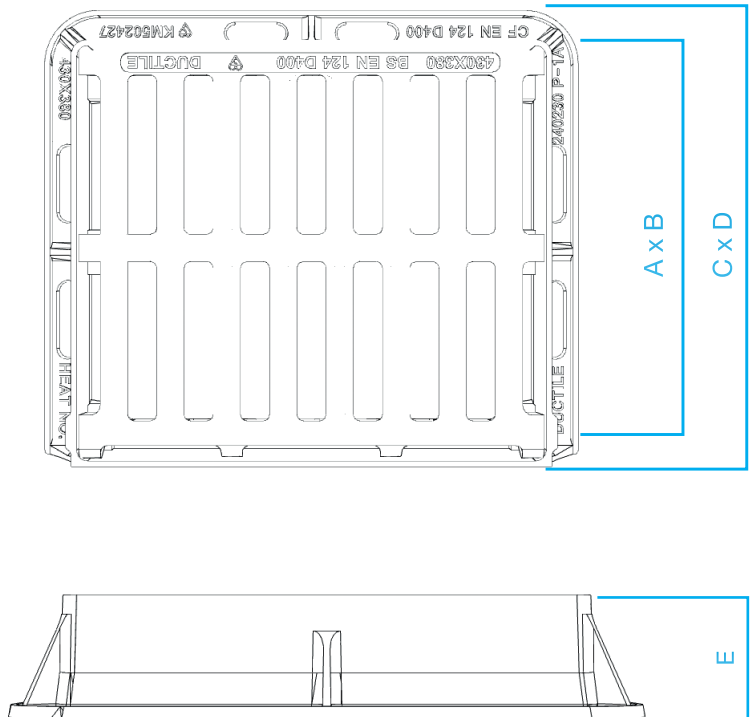

EN124 Group 4 : D400 Applications

Estate and B roads where all types of vehicles have access but speed is limited.

H RANGE
Access Covers & Gratings

APPLICATION

4

GROUP

D400

CLASS

KITEMARK

EN124 GROUP 4 : D400 GULLY GRATING - KERB HINGED

Product Name	Product Code	EN124 Loading	Clear Opening mm	Oversize Base mm	Frame Depth mm	Total Mass kg	Waterway Area cm²	Pallet Quantities
			A x B	C x D	E			
Gully Grating - Hinged	240230	D400	435 x 380	530 x 440	100	31.5	743	20
	CLASS EN124 D400	GROUP 4	DATE FIRST ISSUED 11/2014		DRAWING TITLE		ISSUE: 2	
			DATE THIS ISSUE 11/2018